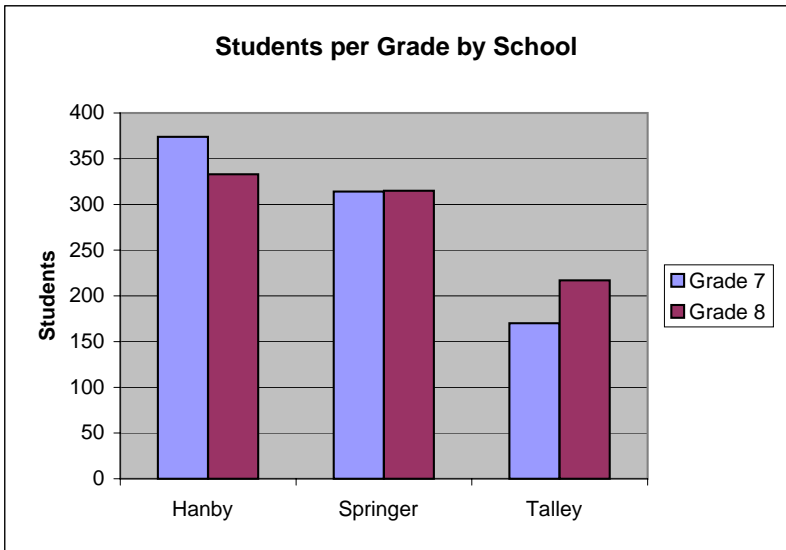

Brandywine School District Student Population by School and Grade

Source: 2006 DSTP Math scores at <http://dstp.doe.k12.de.us/DSTPmart/>