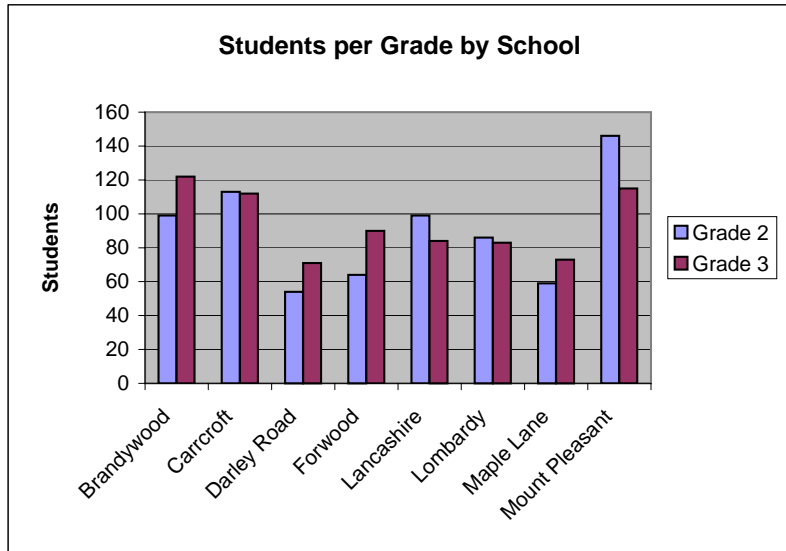

Brandywine School District Student Population by School and Grade

Source: 2006 DSTP Math scores at <http://dstp.doe.k12.de.us/DSTPmart/>